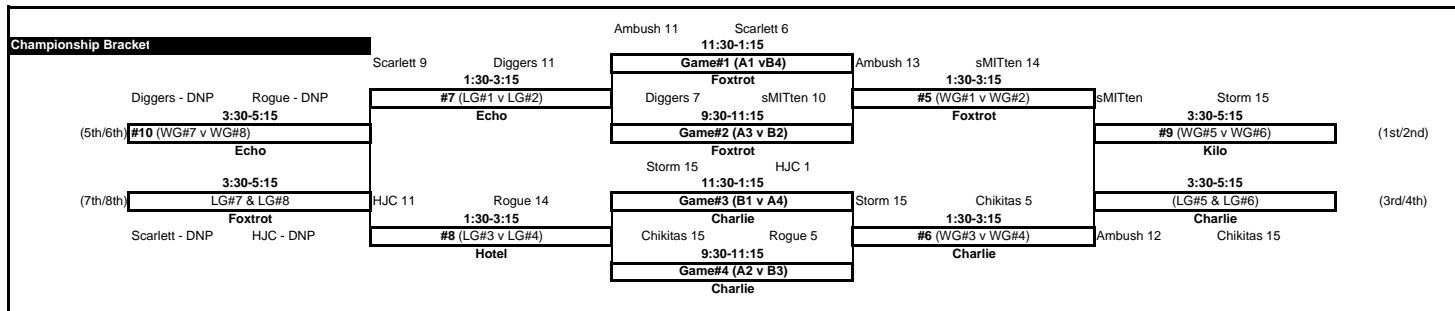

All games are to 15 (win by 2). Hard point cap at 17. Hard time cap at hour
(Finals time cap TBD on captains' and TD's agreement.)
1 timeout per half plus 1 floater. Exactly 1 timeout in overtime. (Timeouts in cap OK)

Teams are urged to play out all Sunday games, unless both captains agree otherwise.

A1 Ambush	B1 Storm	C1 Sugar Shack	D1 Salty
A2 Chikitas	B2 sMITten	C2 Finger Tip	D2 Feisty
A3 Diggers	B3 Rogue	C3 Wack	D3 QUB
A4 HJC	B4 Scarlett	C4 ONS	D4 CWF