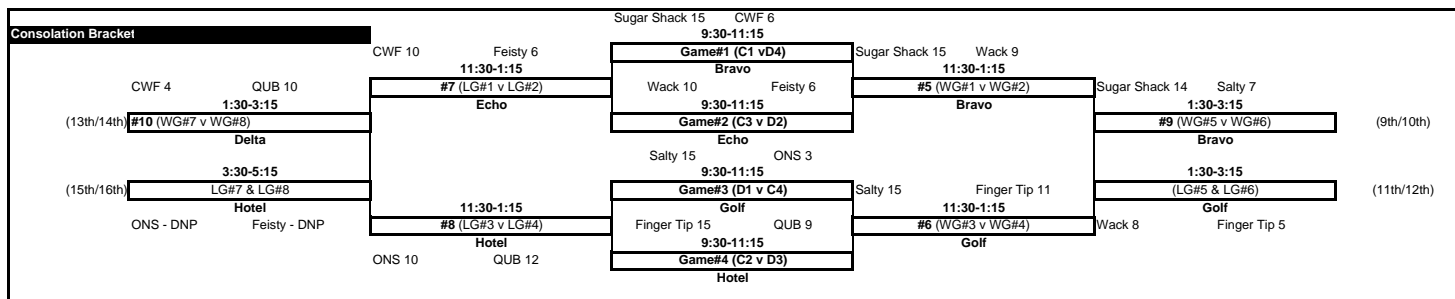

All games are to 15 (win by 2). Hard point cap at 17. Hard time cap at hour
(Finals time cap TBD on captains' and TD's agreement.)
1 timeout per half plus 1 floater. Exactly 1 timeout in overtime. (Timeouts in cap OK)

Teams are urged to play out all Sunday games, unless both captains agree otherwise.

A1 Ambush	B1 Storm	C1 Sugar Shack	D1 Salty
A2 Chikitas	B2 sMITten	C2 Finger Tip	D2 Feisty
A3 Diggers	B3 Rogue	C3 Wack	D3 QUB
A4 HJC	B4 Scarlett	C4 ONS	D4 CWF