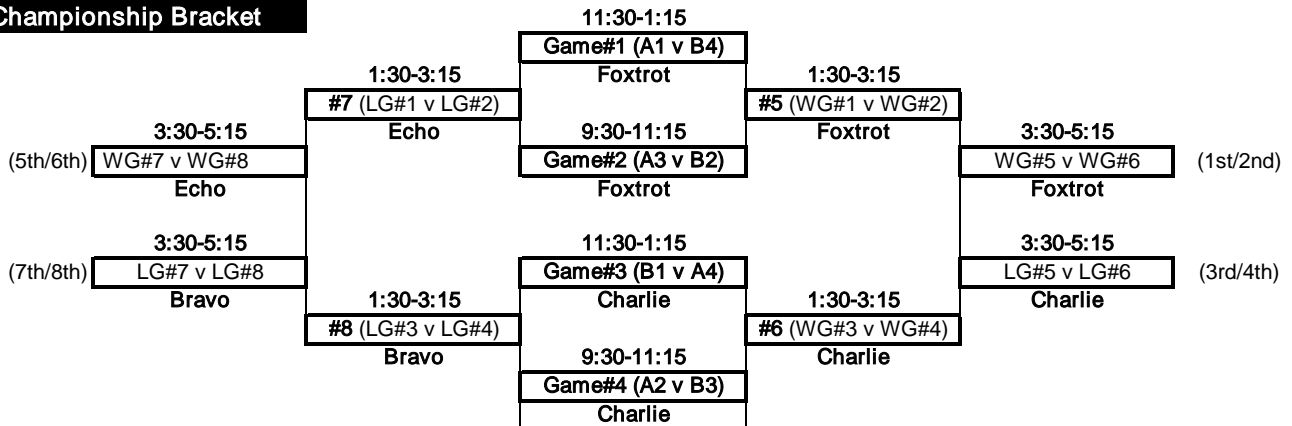

MJT 2009 Women's Division Sunday Schedule

Championship Bracket