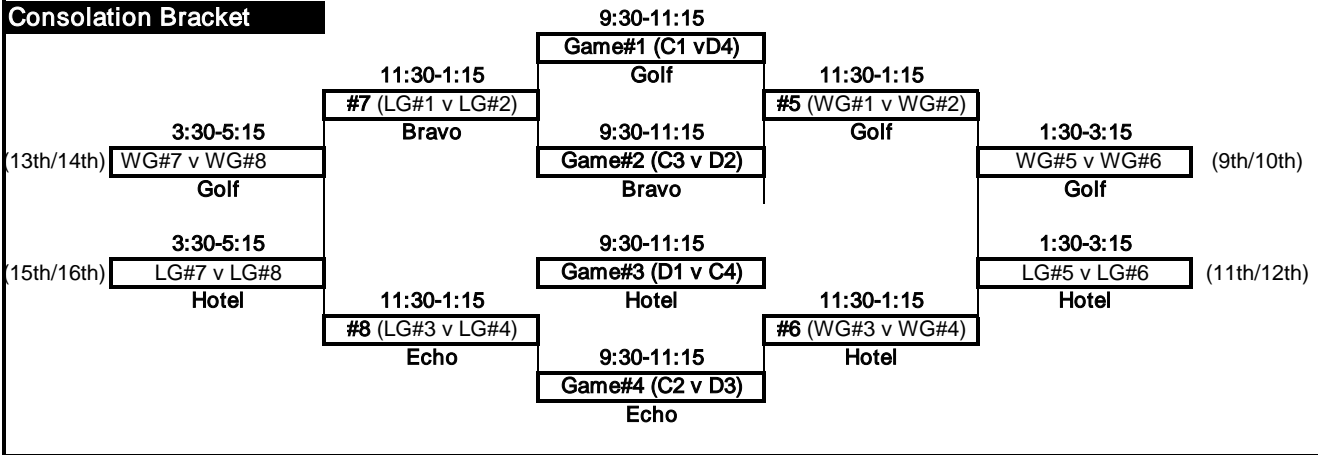

MJT 2009 Women's Division Saturday Schedule

Round	Foxtrot	Echo	Charlie	Bravo	Golf	Hotel	BYE
9:00-10:30	B1 - B3	B2 - B4	C1 - C3	C2 - C4	D1 - D3	D2 - D4	A
10:40-12:10	A1 - A3	A2 - A4	C1 - C4	C2 - C3	D1 - D4	D2 - D3	B
12:20-1:50	A1 - A4	A2 - A3	B1 - B4	B2 - B3	D1 - D2	D3 - D4	C
2:00-3:30	A1 - A2	A3 - A4	B1 - B2	B3 - B4	C1 - C2	C3 - C4	D

Re-rank all pools

3:40-5:10	b4 - d1	c3 - d4	a2 - b2	b3 - d2	a4 - c1	a3 - c2
	(W=B4; L=D1)	(W=C3; L=D4)	(W=A2; L=B2)	(W=B3; L=D2)	(W=A4; L=C1)	(W=A3; L=C2)

Delta	GO North
d3 - c4	a1 - b1
(3:40-5:10)	4:00-5:30
(W=D3; L=C4)	(W=A1, L=B1)

A	B
Storm	PPF
Salty	Vintage Ultimate
QUB	Sugar Shack
Chrome Ladies	Hucking Gorges

C	D
Chinchilla	Scarlett
Lily	Mystik
Fingerbell	Feisty
Chicklets	Karma Chameleon

Games are to 13 (win by two, hard point cap at 15). Hard time cap at horn: Finish point (timeouts permitted), if tied play "one more point".
 Each team has 1 time out per half plus 1 floater, and exactly 1 in overtime. NO TIMEOUTS if playing "one more point".
 Crossover games are in lowercase. Winning team inherits higher rank for first Sunday round.
 Consult full rules for more information.

MJT 2009 Women's Division Sunday Schedule

Championship Bracket

Consolation Bracket

Games are to 15 (win by two, hard point cap at 17). Hard time cap at horn: Finish point (timeouts permitted). If tied play "one more point".
 Each team has 1 time out per half plus 1 floater, and exactly 1 in overtime. No timeouts if playing "one more point".
 Finals point or time caps may be changed on the agreement of both captains and the TD.
 Consult full rules for more information.