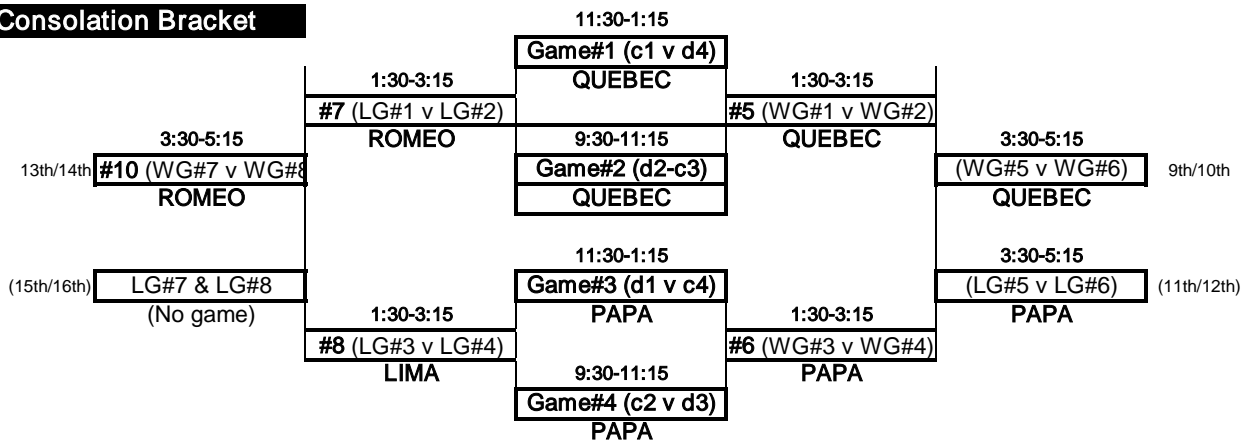

- 17) B.D.U.
- 18) GOB
- 19) Space Jam Ultimate
- 20) Thruway
- 21) Magma
- 22) Armageddon
- 23) Blue Carnival
- 24) Vandalay Industries

MJT 2009 Open Division Saturday Schedule

| Round | India | Kilo | Oscar | November | Quebec | Papa | Romeo | Lima |
|-------------|-----------------------|--------------|-----------------------|--------------|-----------------------|--------------|--------------|--------------|
| 9:00-10:30 | A1-3 | B1-3 | A2-4 | B2-4 | C1-4 | D1-4 | E1-4 | F1-4 |
| 10:40-12:10 | A1-4 | B1-4 | C2-4 | D2-4 | C1-3 | D1-3 | E2-3 | F2-3 |
| 12:20-1:50 | A2-3 | B2-3 | C2-3 | D2-3 | E1-3 | F1-3 | E2-4 | F2-4 |
| 2:00-3:30 | A1-2 | B1-2 | A3-4 | B3-4 | E1-2 | F1-2 | E3-4 | F3-4 |
| | Re-rank a and b pools | | | | Re-rank e and f pools | | | |
| 3:40-5:10 | a1-b1 | a2-b2 | C1-2 | D1-2 | C3-4 | D3-4 | e3-f4 | f3-e4 |
| | (W=A1; L=B1) | (W=A2; L=B2) | Re-rank c and d pools | | | | (W=E3; L=F4) | (W=F3; L=E4) |
| 5:30-7:00 | a3-c2 | b3-d2 | a4-c1 | b4-d1 | c3-e2 | d3-f2 | c4-e1 | d4-f1 |
| | (W=A3; L=C2) | W=B3; L=D2) | (W=A4; L=C1) | (W=B4; L=D1) | (W=C3; L=E2) | (W=D3; L=F2) | (W=C4; L=E1) | (W=D4; L=F1) |

Each team has 1 time out per half plus 1 floater, and exactly 1 in overtime. NO TIMEOUTS if playing "one more point".

Crossover games are in lowercase. Winning team inherits higher rank for first Sunday round.

Consult full rules for more information.

MJT 2009 Open Division Sunday Schedule

Championship Bracket

Consolation Bracket

Lower Bracket

Games are to 15 (win by two, hard point cap at 17). Hard time cap at horn: Finish point (timeouts permitted). If tied play "one more point". Each team has 1 time out per half plus 1 floater, and exactly 1 in overtime. No timeouts if playing "one more point". Finals point or time caps may be changed on the agreement of both captains and the TD. Consult full rules for more information.