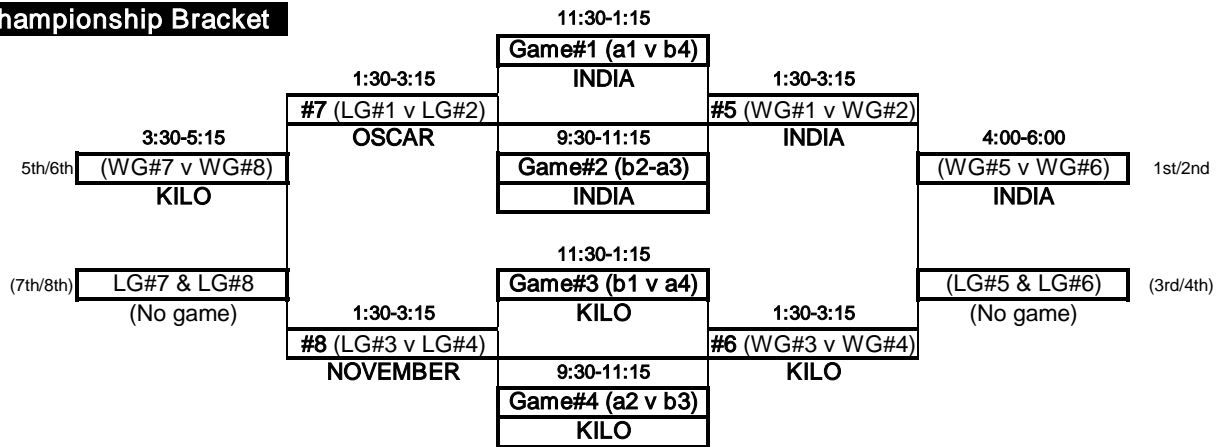

MJT 2009 Open Division Sunday Schedule

Championship Bracket