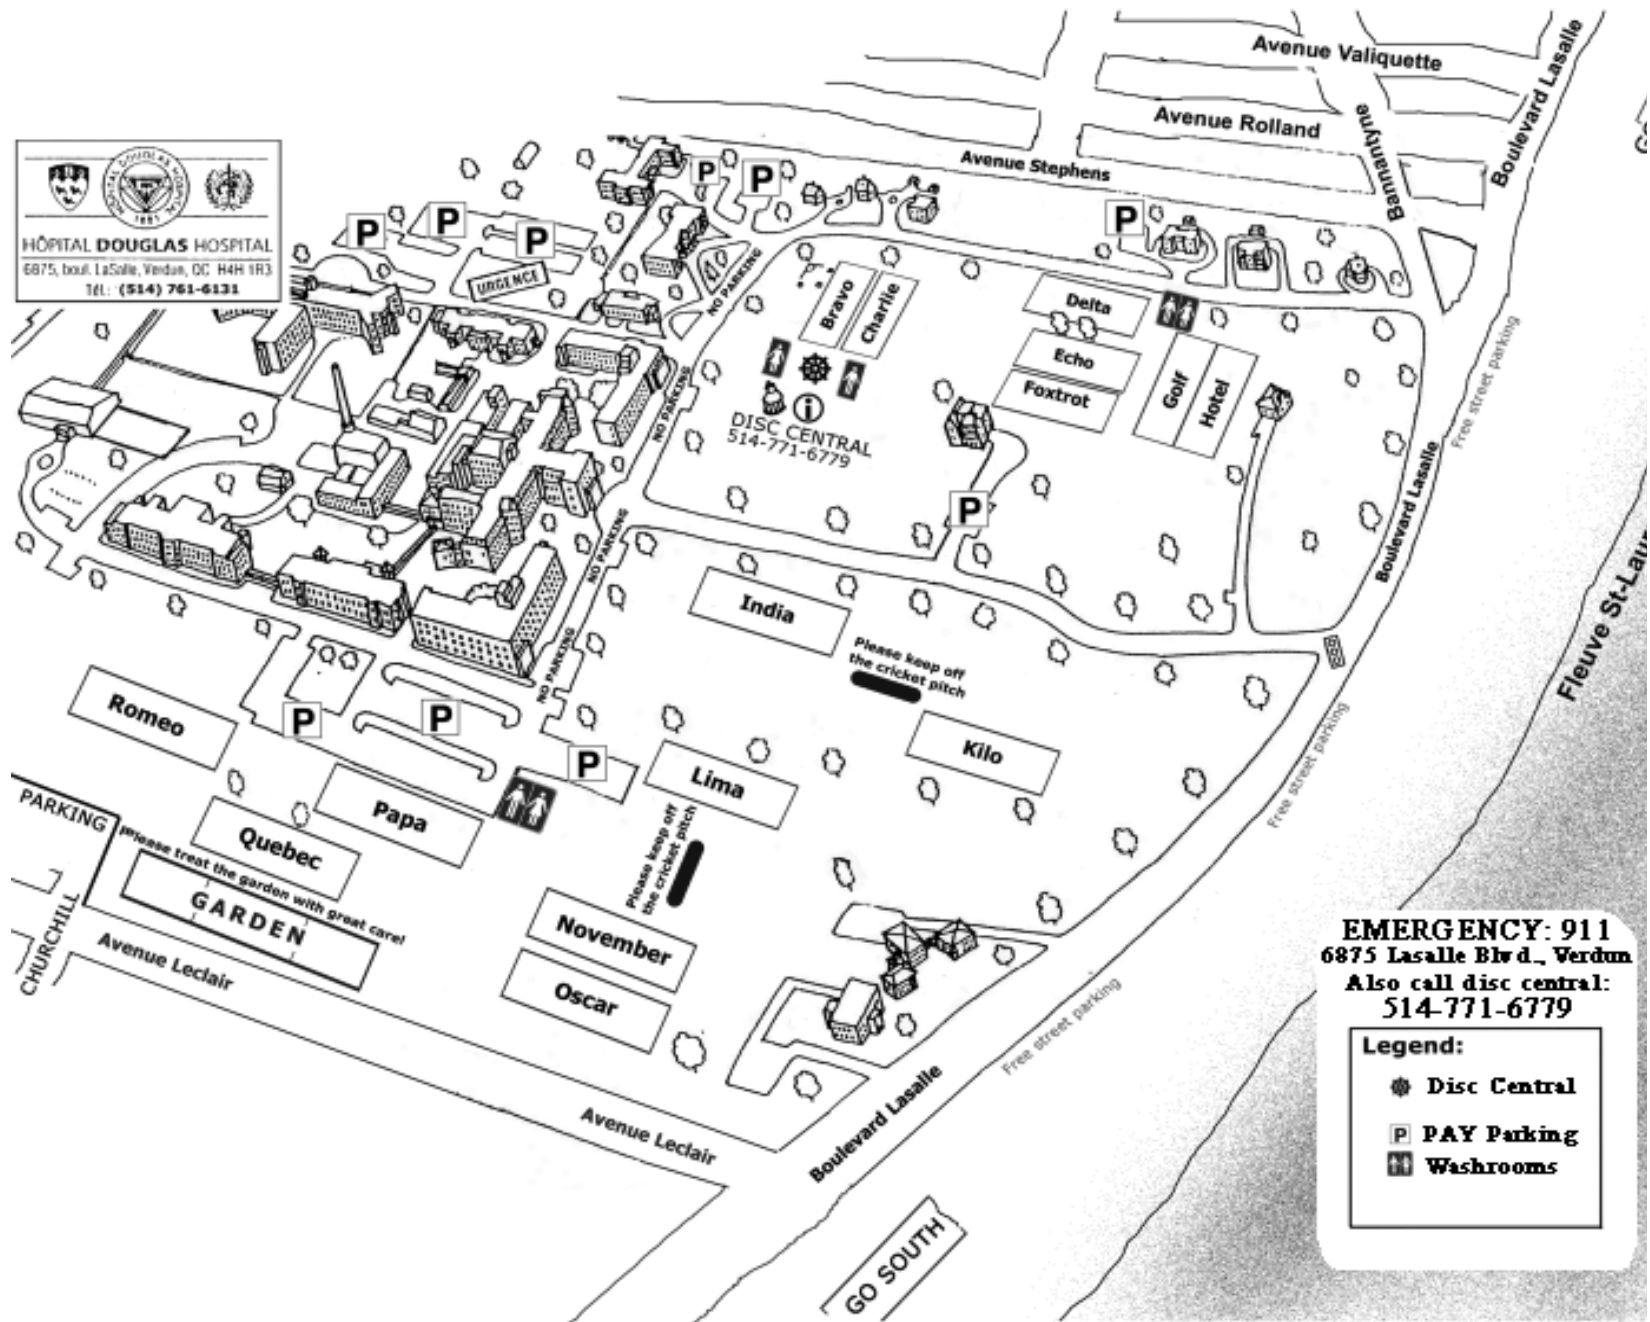

HÔPITAL DOUGLAS HOSPITAL
6875, boulevard Lasalle, Verdun, QC H4H 1R3
Tél. : (514) 761-6131

EMERGENCY: 911
6875 Lasalle Blvd., Verdun
Also call disc central:
514-771-6779

Legend:

- **Disc Central**
- **PAY Parking**
- **Washrooms**