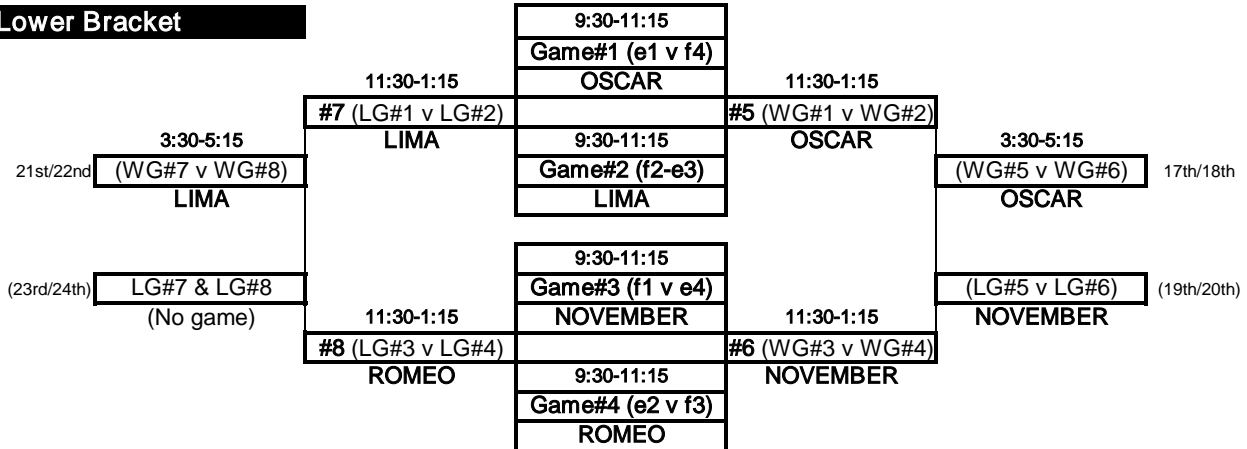

- 17) B.D.U.
- 18) GOB
- 19) Space Jam Ultimate
- 20) Thruway
- 21) Magma
- 22) Armageddon
- 23) Blue Carnival
- 24) Vandalay Industries

MJT 2009 Open Division Saturday Schedule

| Round | India | Kilo | Oscar | November | Quebec | Papa | Romeo | Lima |
|-------------|-----------------------|--------------|-----------------------|--------------|-----------------------|--------------|--------------|--------------|
| 9:00-10:30 | A1-3 | B1-3 | A2-4 | B2-4 | C1-4 | D1-4 | E1-4 | F1-4 |
| 10:40-12:10 | A1-4 | B1-4 | C2-4 | D2-4 | C1-3 | D1-3 | E2-3 | F2-3 |
| 12:20-1:50 | A2-3 | B2-3 | C2-3 | D2-3 | E1-3 | F1-3 | E2-4 | F2-4 |
| 2:00-3:30 | A1-2 | B1-2 | A3-4 | B3-4 | E1-2 | F1-2 | E3-4 | F3-4 |
| | Re-rank a and b pools | | | | Re-rank e and f pools | | | |
| 3:40-5:10 | a1-b1 | a2-b2 | C1-2 | D1-2 | C3-4 | D3-4 | e3-f4 | f3-e4 |
| | (W=A1; L=B1) | (W=A2; L=B2) | Re-rank c and d pools | | | | (W=E3; L=F4) | (W=F3; L=E4) |
| 5:30-7:00 | a3-c2 | b3-d2 | a4-c1 | b4-d1 | c3-e2 | d3-f2 | c4-e1 | d4-f1 |
| | (W=A3; L=C2) | W=B3; L=D2) | (W=A4; L=C1) | (W=B4; L=D1) | (W=C3; L=E2) | (W=D3; L=F2) | (W=C4; L=E1) | (W=D4; L=F1) |

Each team has 1 time out per half plus 1 floater, and exactly 1 in overtime. NO TIMEOUTS if playing "one more point".

Crossover games are in lowercase. Winning team inherits higher rank for first Sunday round.

Consult full rules for more information.

MJT 2009 Open Division Sunday Schedule

Championship Bracket

Consolation Bracket

Lower Bracket

Games are to 15 (win by two, hard point cap at 17). Hard time cap at horn: Finish point (timeouts permitted). If tied play "one more point". Each team has 1 time out per half plus 1 floater, and exactly 1 in overtime. No timeouts if playing "one more point". Finals point or time caps may be changed on the agreement of both captains and the TD. Consult full rules for more information.